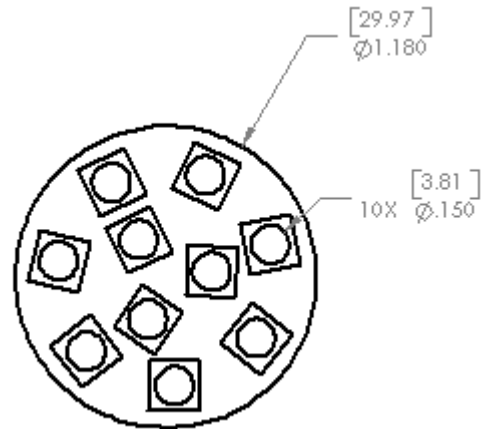

Part #

LLx-21UR-71-00

Voltage Range:  
Power Consumption:  
Light Color:

8-30VDC / 12VAC  
1.5 Watt  
RED

LED