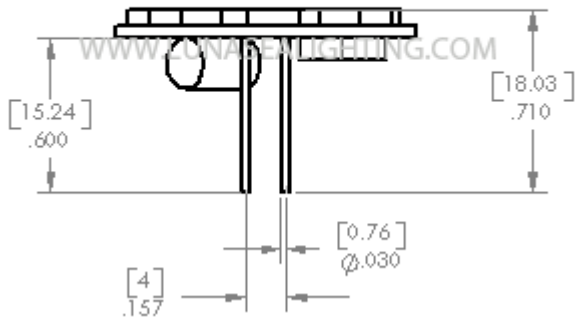

Part #

LLx-21UR-71-00

Voltage Range:  
Power Consumption:  
Light Color:

8-30VDC / 12VAC  
1.5 Watt  
RED

LED