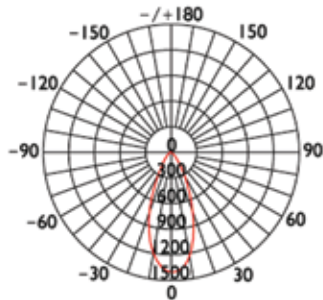

Preliminary Data Sheet

Part # LLB-55NN-81-00
12/24V AC/DC, 38 Degree, IP67
4000K Natural White
1000 Lumen Output
10 Watt

IP67 PAR36/AR111 (SD24A) REPLACEMENT FOR SEALED BEAM

The new Lunasea Spreader/Foredeck LED offers superior light output, long life and requires only 10W of power. It's 38 degree beam places the light where you want it. Replaces 50W sealed beam with extra light to spare having the equivalent light output of 90W. LED's encapsulated for durable waterproof operation.

Model No.

LED Spotlight Series

Voltage: 12V-24V AC/DC

Features:

- ▶ Dexterous design for appearance, size $\varnothing 110 \times 56$ mm, suitable for more fixtures, net weight only 190g, safer and easier to use, more economical for shipping freight.
- ▶ Moistureproof, salt mist proof, mildewproof, IP67.

Halogen
75W
2,000 hrs

SD24A
10W
25,000 hrs*

*AT 25°C, 3 hours/day, 7 days a Week.

AVERAGE BEAM ANGLE (50%) : 37.6 DEG

1m	1382lx	68.12cm
2m	345.5lx	136.24cm
3m	153.5lx	204.37cm
4m	86.36lx	272.49cm
5m	55.27lx	340.61cm

Height Emax Angle:37.62deg Diameter

Package

Size(CM)
62×27×18

Net Weight(KG)
6