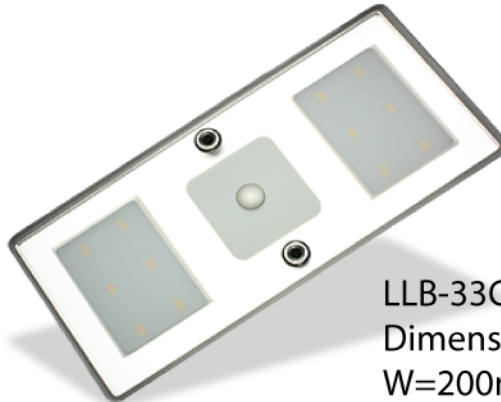

Technical Data

Part # LLB-33xW-81-OT
Elegant Wall Mount LED Light
12VDC
3Watts-6watts

LLB-33AW-81-OT (4.5 Watts)
Dimensions:
D=100mm, H=10mm
D=4in, H=0.5in

LLB-33BW-81-OT (3 Watts)
Dimensions:
W=100mm, H=75mm, D=10mm
W=4in, H=3in, D=0.5in

LLB-33CW-81-OT (6 Watts)
Dimensions:
W=200mm, H=90mm, D=10mm
W=8in, H=3.5in, D=0.5in

Built-in touch dimming switch also produces a soothing blue glow.

Beautiful energy efficient wall fixtures put out the light! These beautiful fixtures have a main LED that produces a warming light that will really light your cabin or dim to read by. A selection of styles to choose from. Simply touch the switch and hold until you reach the desired lighting. Touch dimming with built in memory so when power is off it will return to the last state it was in!

Polished Aluminum
Warm White Light
Touch Dimming
Voltage: 12VDC

LLB-33AW-81-OT

LLB-33BW-81-OT

Simple 2 wire installation:

Red (+) Pos

Black (-) Neg

LLB-33CW-81-OT

Built-in touch dimming switch also produces a soothing blue glow.