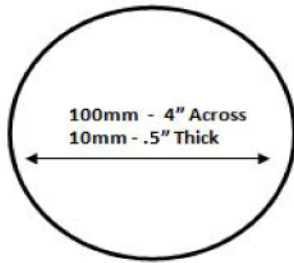

LLB-33AW-81-OT