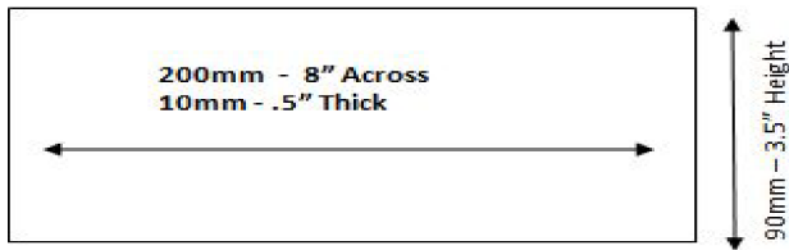

LLB-33CW-81-OT