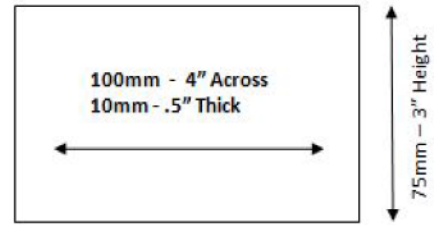

LLB-33BW-81-OT

Simple 2 wire installation:

Red (+) Pos

Black (-) Neg