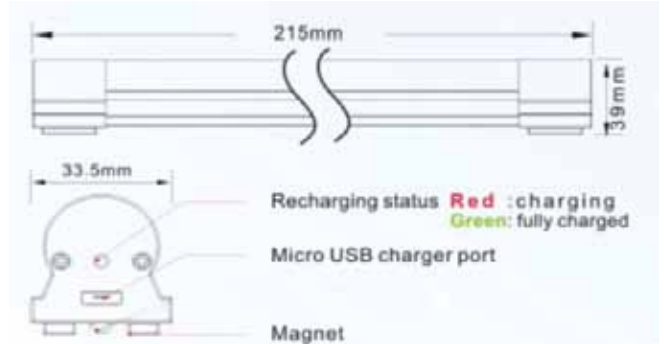

Battery capacity	Charging Basis	Hours
4000mAH	5V 2A	3.5
4000mAH	5V 1A	5.5

Battery Capacity	4000mAH
2A charging Time(H)	3-4(H)
Weight(g)	260g
Light up time	>3H
Cover	Frosted
Beam Angel	120°
Ra	70—90
CCT	7000±500K