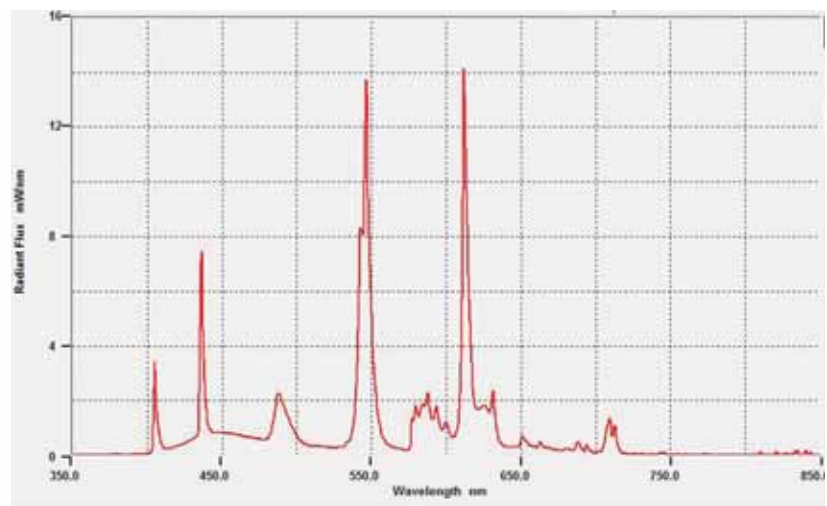

9619 W. Yulee Drive, Homosassa, FL 34448
352-417-0009 Fax 352-621-5212
www.lunasea.com

All systems are certified by our calibration laboratory team with extensive experience in performing application specific calibrations, all of which are traceable to the National Institute of Standards and Technologies, NIST