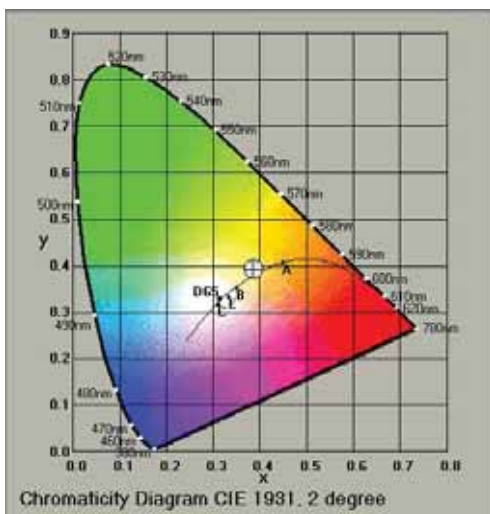

9619 W. Yulee Drive, Homosassa, FL 34448
352-417-0009 Fax 352-621-5212
www.lunasea.com

All systems are certified by our calibration laboratory team with extensive experience in performing application specific calibrations, all of which are traceable to the National Institute of Standards and Technologies, NIST